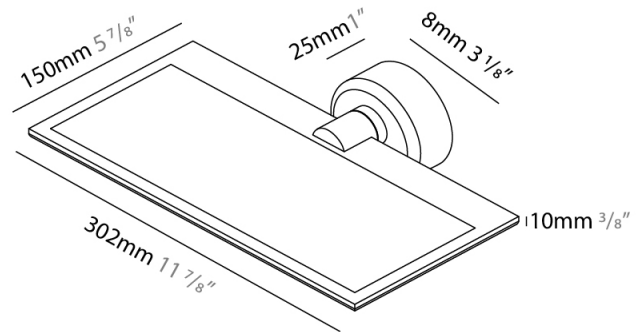

GENERAL

Series: GiuUp
 Subseries: GiuUp 1
 Brand: Icône
 Division: Design
 Mounting Type: Surface
 Mounting Location: Wall
 Subcategory: Ambient

PHYSICAL

Shape: Rectangle
 Length (mm): 302
 Length (in): 11 7/8
 Width (mm): 150
 Width (in): 5 7/8
 Light Distribution: Direct / Indirect
 Fixture Finish: WHI / BLK / DGY
 Fixture Material: Aluminum
 Cable Details: 800mm / 31 1/2"

GENERAL

Series: GiuUp
 Subseries: GiuUp Single
 Brand: Icône
 Division: Design
 Mounting Type: Surface
 Mounting Location: Wall
 Subcategory: Ambient

PHYSICAL

Shape: Rectangle
 Length (mm): 302
 Length (in): 11 7/8
 Width (mm): 150
 Width (in): 5 7/8
 Light Distribution: Direct / Indirect
 Fixture Finish: WHI / BLK / DGY
 Fixture Material: Aluminum

OPTICAL

RATINGS AND CERTIFICATIONS

Certified By: Certified for North American Standards
 IP rating: IP20

Ø108mm 4 1/4"

J-Box Cover Plate included

GIUUP SINGLE SURFACE

D43029-

PROJECT

GENERAL

Series: GiuUp
 Brand: Icone
 Division: Design
 Mounting Type: Surface
 Mounting Location: Wall
 Subcategory: Ambient

PHYSICAL

Shape: Rectangle
 Length (mm): 302
 Length (in): 11 7/8
 Width (mm): 150
 Width (in): 5 7/8
 Light Distribution: Direct / Indirect
 Fixture Finish: WHI / BLK / DGY
 Fixture Material: Aluminum
 Cable Details: 800mm / 31 1/2"