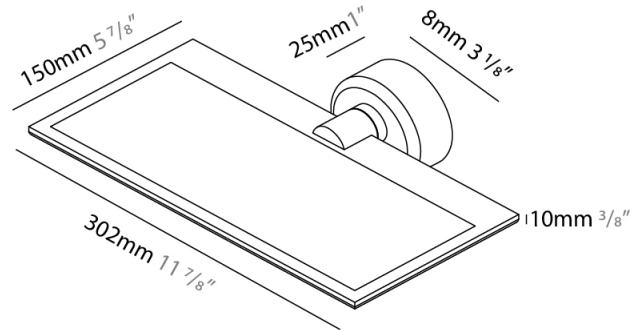

PROJECT	_____
TYPE	_____
SPECIFIER	_____
QUANTITY	_____
DATE	_____

GIUUP SURFACE

D43033-

base number   Finish
Options

1. To build a product code in our configurator select the specify button on the base model # product page
2. To build a manual product code on this datasheet choose from the options listed below in blue font and add the suffix to the base model #

GENERAL

Series: GiuUp
Brand: Icône
Division: Design
Mounting Type: Surface
Mounting Location: Wall
Subcategory: Ambient

PHYSICAL

Shape: Rectangle
Length (mm): 302
Length (in): 11 7/8
Width (mm): 150
Width (in): 5 7/8
Light Distribution: Direct / Indirect
Fixture Finish: WHI / BLK / DGY
Fixture Material: Aluminum

ELECTRICAL

Lamp Type: LED
Total Output Wattage (W): 20
Dimming: Electronic Low Voltage Dimming
Input Voltage (V): 120Vac Direct Line

LED

Number of LEDs: 1
Color Temperature (°K): 3000
Nominal Lumen (lm): 1900
CRI: >90 CRI
Lamp Life (hrs): 50000

OPTICAL

RATINGS AND CERTIFICATIONS

Certified By: Certified for North American Standards
IP rating: IP20

Ø108mm 4 1/4"

J-Box Cover Plate included